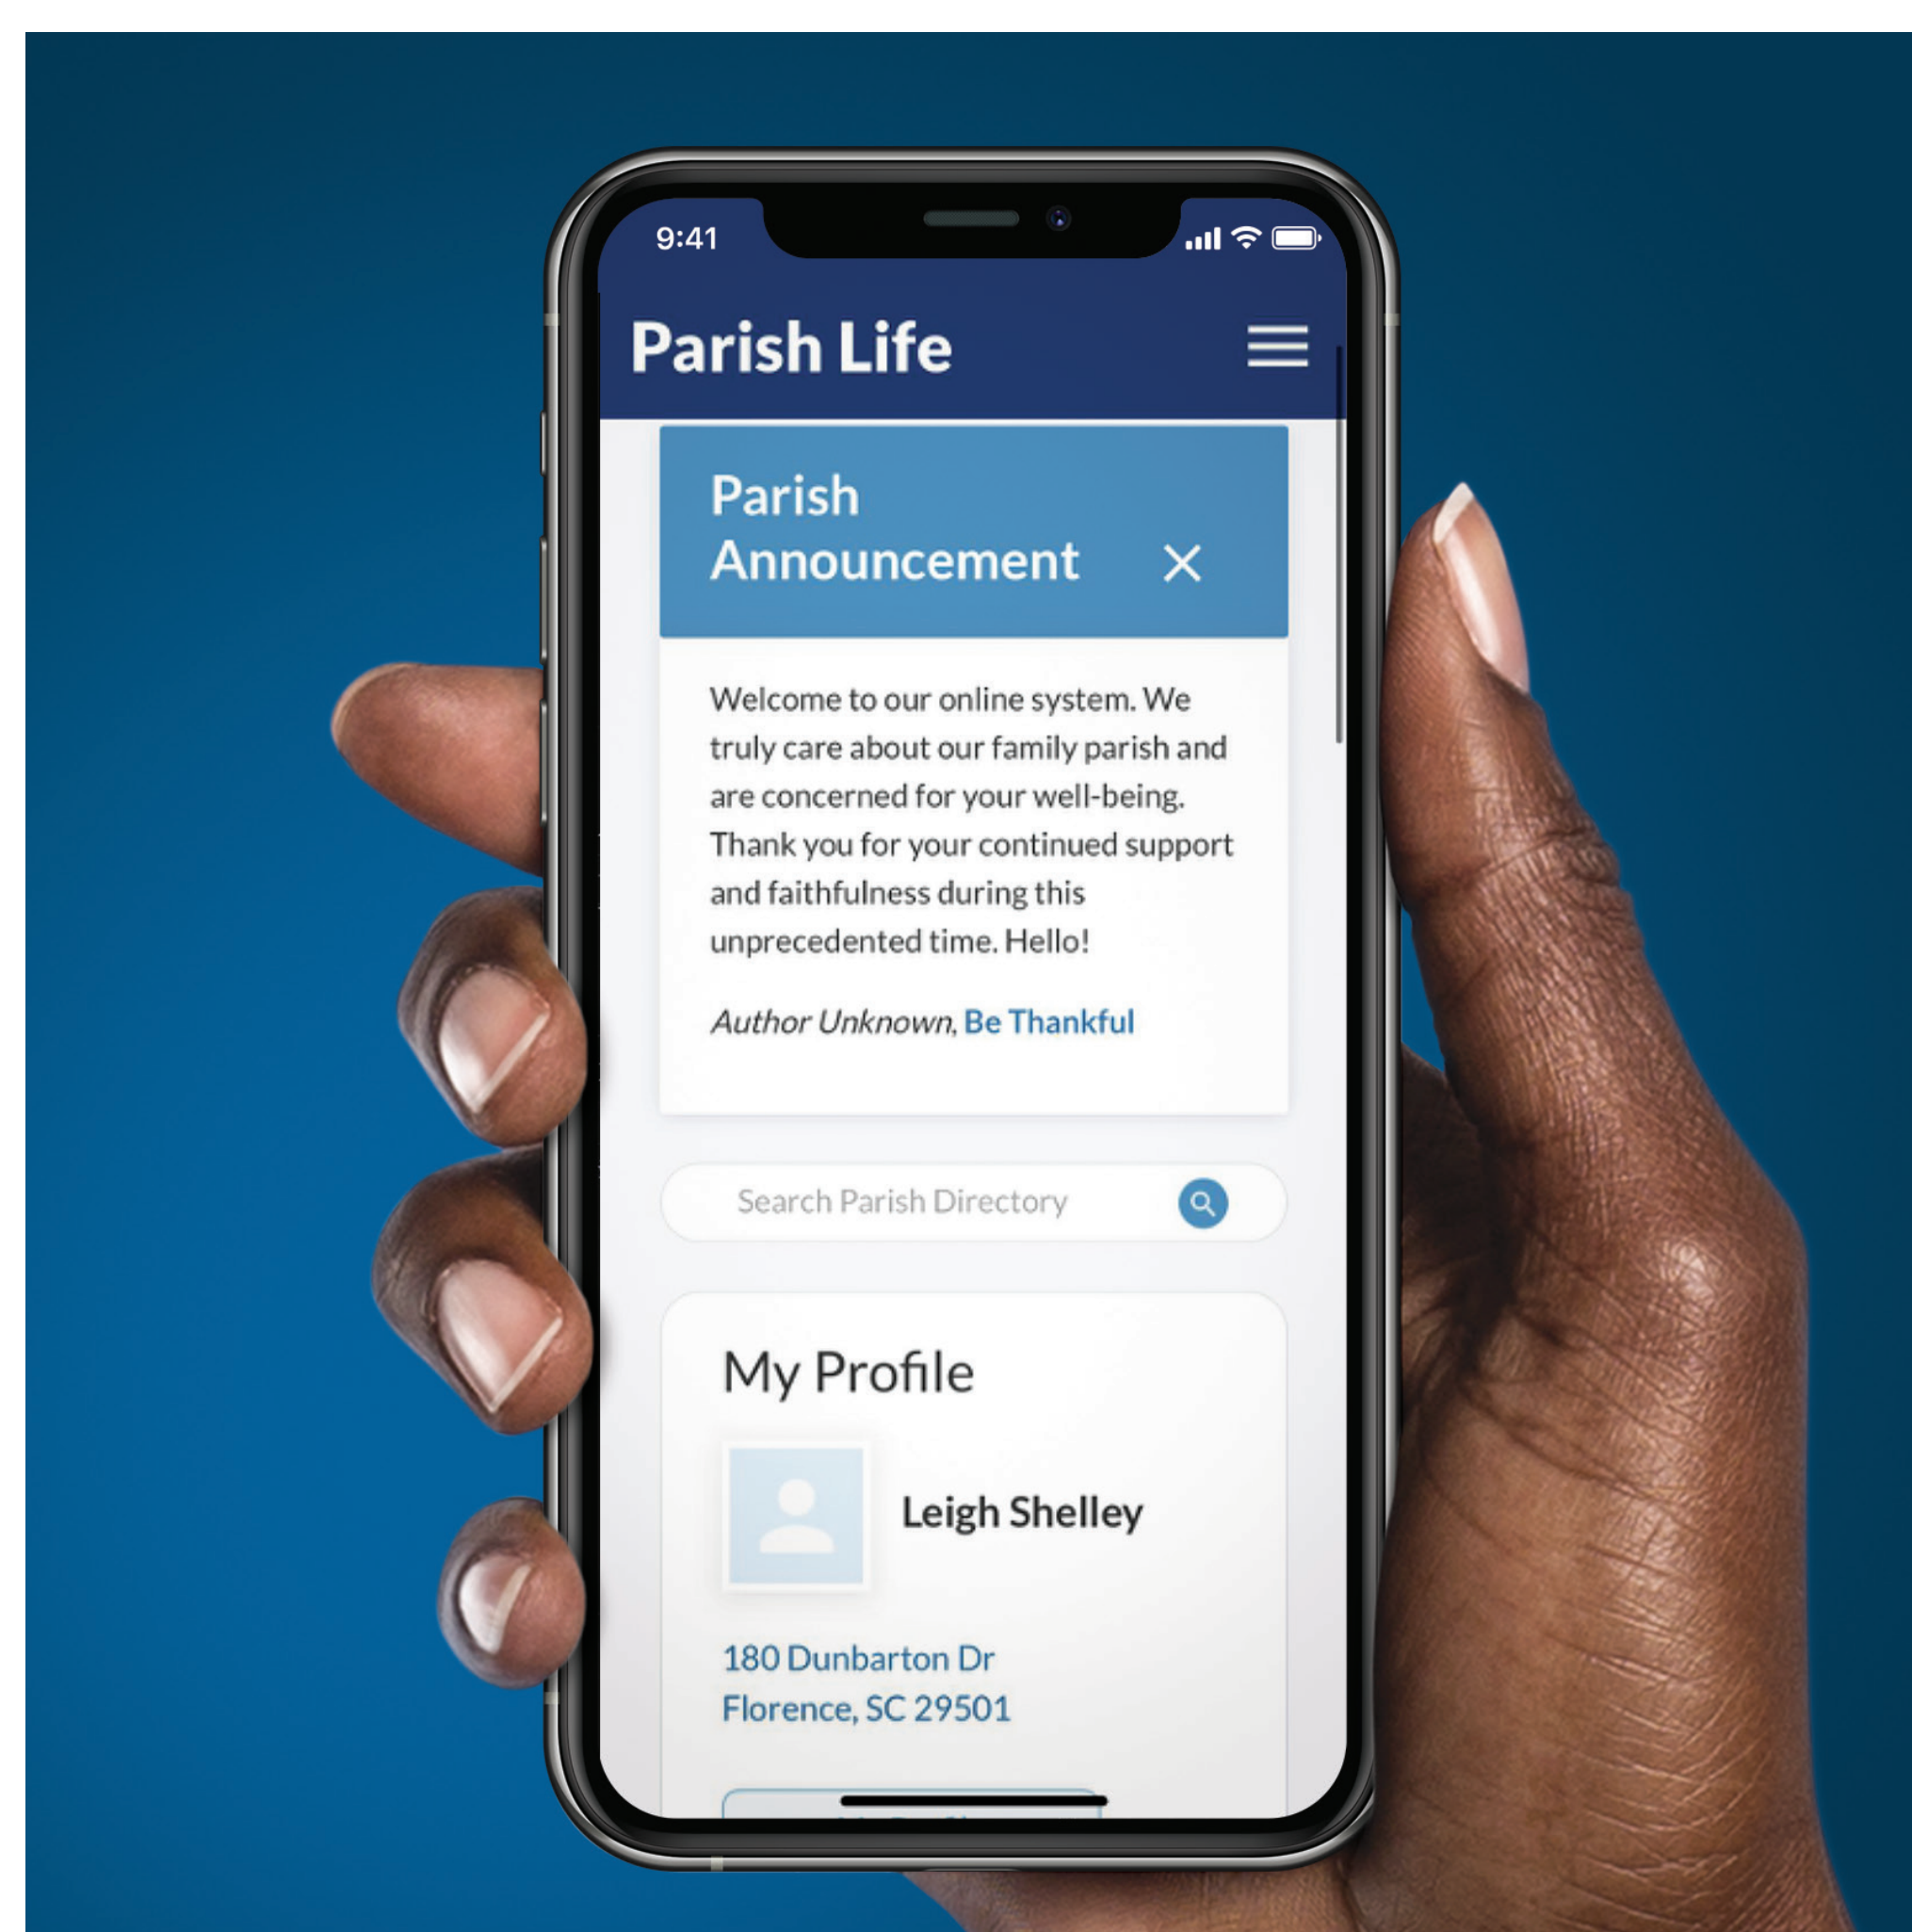

Let's get connected.

Start using our Parish Life parishioner portal today!

-  Update your personal information
-  Follow parish announcements
-  Look up other parishioners
-  Manage contributions
-  View parish activities and Mass times